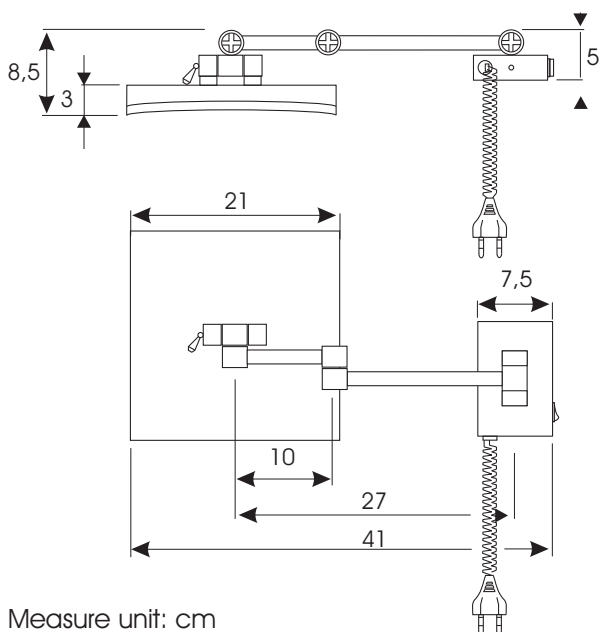

Cod. 200

- Led magnifying cosmetic mirror
- Entirely made of brass (not iron) to guarantee against rust
- Chrome finishing
- Magnification 3x
- ON/OFF switch
- Led lamps long life without heat emissions
- Led power supply in low voltage 21 V CC
- Double arm with clutch regulation
- Equipped with alimentation cable

Dimensions

Measure unit: cm

Technical Sheet

Functioning	LED Low power
Material	BRASS (Not iron)
Voltage	100/240 V
Frequency	50/60 Hz
Power	2 W
Liquid protection degree	IPX4
Electric protection degree	Class II
Quality Mark	
Magnification	3X